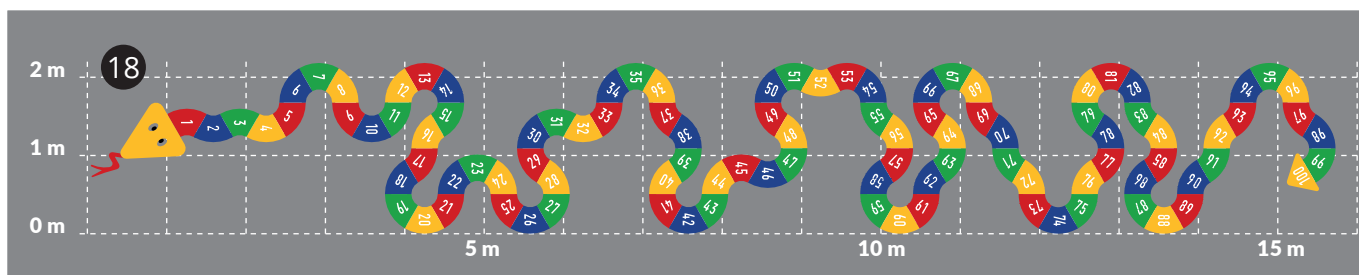

Hopscotch

No.	Description	Size (mm)	Art. No.
1	Hopscotch cloud & sun 1-9	2400x600	861600
2	Hopscotch cloud & sun 1-9	4000x1000	861601
3	Hopscotch cloud & sun 1-8	4000x1000	861602
4	Hopscotch castle 1-8	5150x2700	861454
5	Three legged hopscotch 1-9	3613x3129	903655
6	Rocket hopscotch 1-10	3500x2000	908553
7	Hopscotch 1-10	2850x1000	824031
8	Giraffe hopscotch 1-10	3850x1400	844095

DECORATIVE SURFACING

No.	Description	Size (mm)	Art. No.
9	Fish hopscotch 1-9	2700x2136	861452
10	Australian animals hopscotch 1-10	3500x1000	844347
11	Dinosaur hopscotch 1-10	3100x1200	822890

Animals

No.	Description	Size (mm)	Art. No.
12	Snail 1-10	2800x3400	861447
13	Spiral 1-15	3249x3000	970054
14	Snail 1-10	1715x2230	969100
15	Turtle 1-21	2000x1329	951563
16	Number worm 1-20	1742x5100	908549
17	Letter caterpillar a-z (can be delivered in your national alphabet)	2290x6484	-
18	Giant snake 1-100	15713x2155	823278