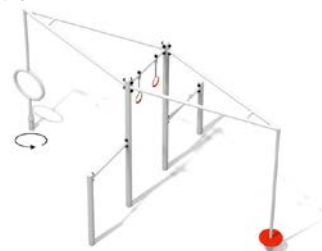

Playgym station
art. 012427

>3
406 x 245 H 216

HIC / 165 Area /
730x545