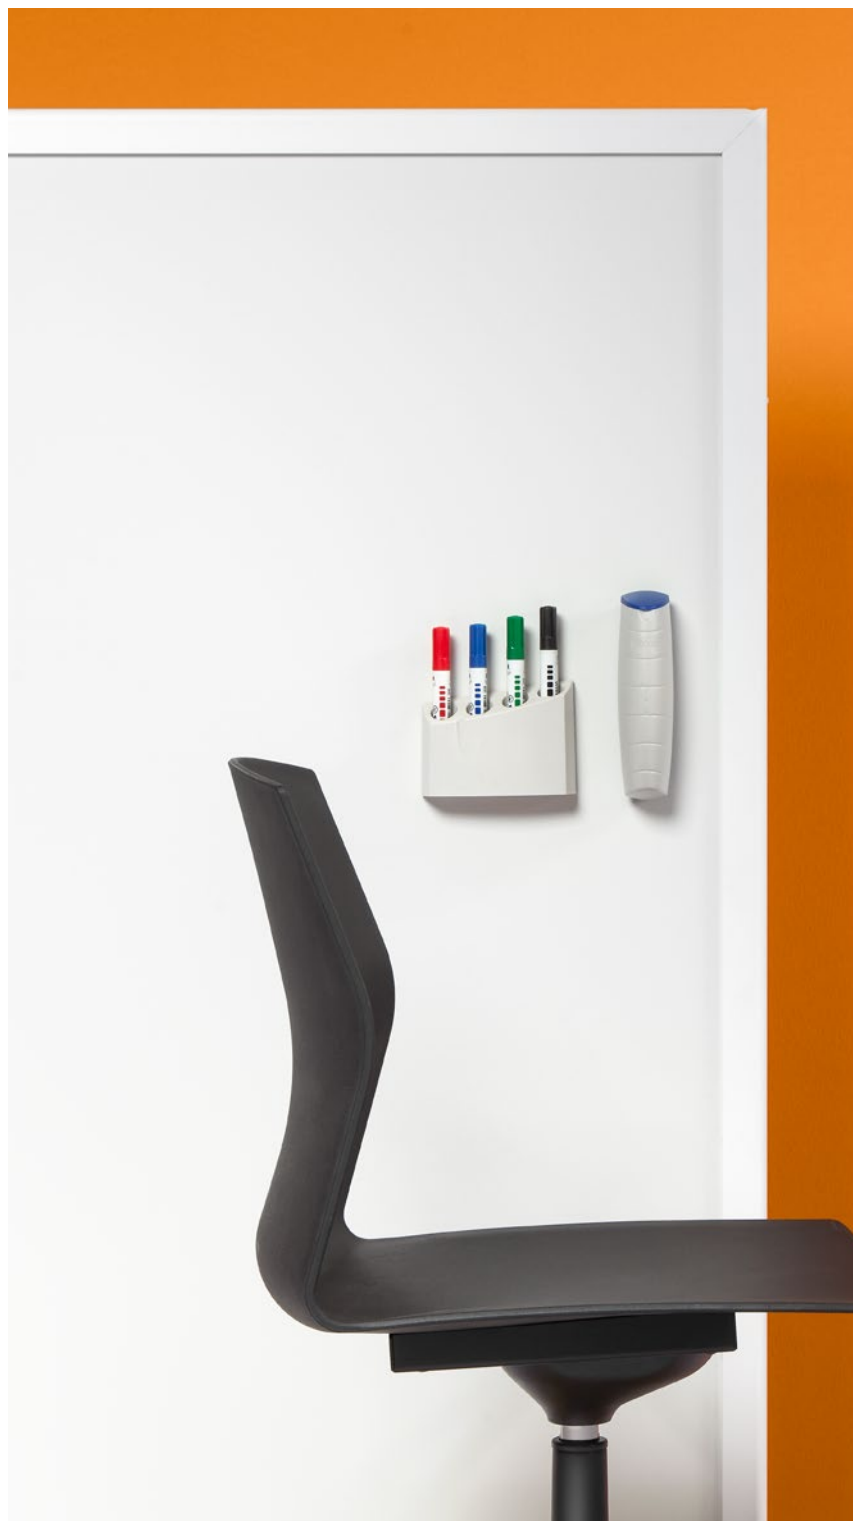

Antibacterial Panel → VIEW ON PAGE: 138