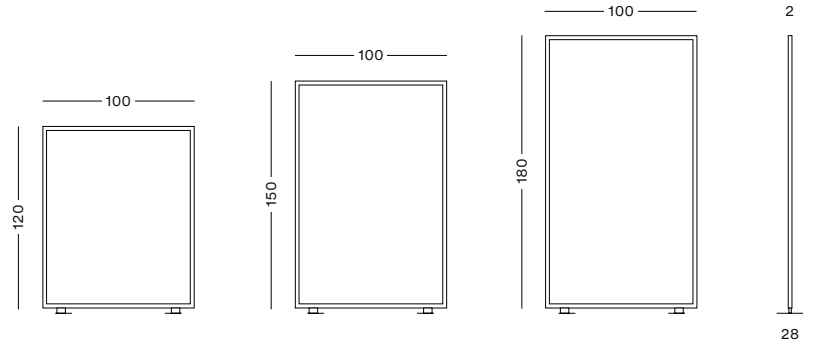

Antibacterial Limit Screen

Marcos de aluminio / Aluminium frames

Medidas / Sizes