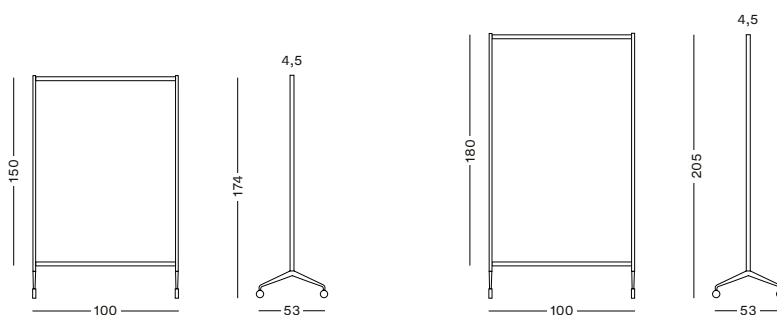

Ten Limit Board

Marco de aluminio / Aluminium frame

Medidas / Sizes