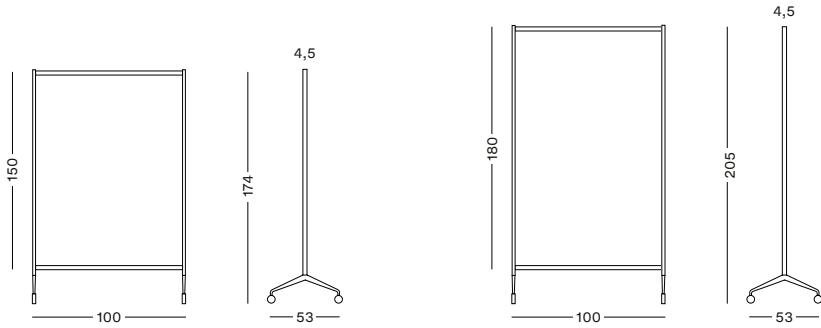

Ten Limit Acrylic Screen

Medidas / Sizes