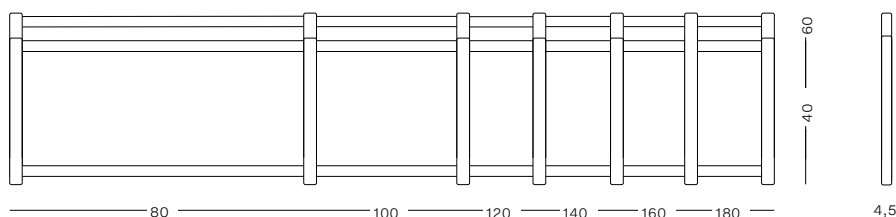

Separador para divisorias en mesas fabricado en policarbonato acanalado en varios acabados de transparencia. Enmarcado con perfil de aluminio anodizado plata mate. Se sujeta al sobre de la mesa con unas pinzas graduables metálicas. Ideal para oficinas y puestos de trabajo y disponible en 6 medidas. Limpiar con paño seco y un detergente neutro.

Desk Panel dividers made from ribbed polycarbonate in various transparency finishes. Framed with matt silver anodized aluminium profile. It is attached to the tabletop with adjustable metal clips. Ideal for offices and workstations and available in 6 sizes. Clean with a dry cloth and a neutral detergent.

Panneau séparateur de table en polycarbonate ondulé disponible dans différentes finitions de transparence. Profil en aluminium anodisé argent mat. Il est fixé au dessus de la table avec des clips métalliques réglables. Idéal pour les bureaux et les postes de travail. Disponible en 6 tailles. Nettoyer avec un chiffon sec et un détergent neutre.

Divisorio per divisorie da tavolo realizzato in policarbonato millerighe in varie finiture di trasparenza. Incorniciato con profilo in alluminio anodizzato argento opaco. È fissato al piano del tavolo con clip metalliche regolabili. Ideale per uffici e luoghi di lavoro e disponibile in 6 misure. Pulire con un panno asciutto e un detergente neutro.

Medidas / Sizes

Opciones / Options

TEXTURIZAD TRANSLÚCIDO
RIBBED TRANSLUCENT

TEXTURIZADO SEMI TRANSPARENTE
RIBBED SEMI TRANSPARENT

100% TRANSPARENTE
TRANSPARENT 100%