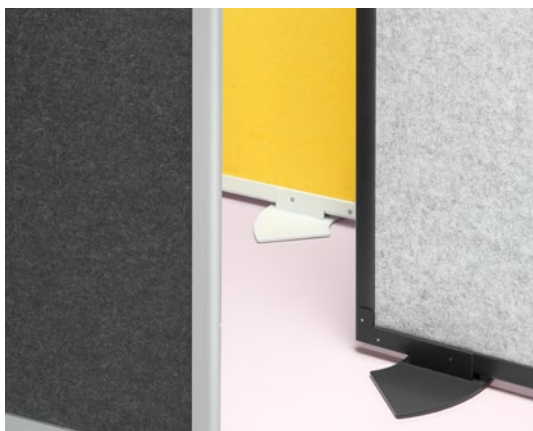

Acoustic Panel → VIEW ON PAGE: 146