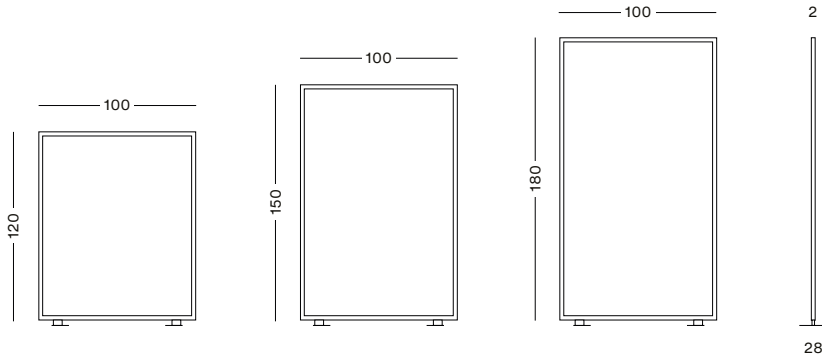

Limit Acrylic Screen

Medidas / Sizes