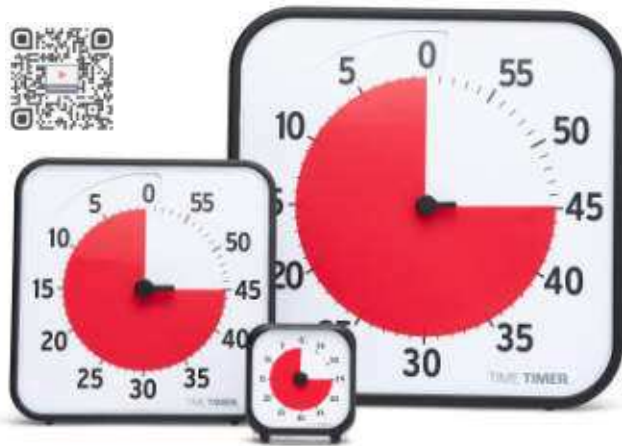

Time Tracker® Mini

5+ anys Temporitzador súper simple que ajuda els nens a saber quant de temps els queda a qualsevol joc o activitat fins a 120 minuts. Simplement gireu els dials personalitzats amb llums brillants i efectes de so per seleccionar un temps total i una hora d'alarma. Ofereix volum ajustable amb opció de silenci. Requereix 3 piles AAA (no incloses). Mida: 12 cm (alt).

Time Tracker® Mini

MDLER6909

Time Timer®

3+ anys Temporitzador visual de compte regressiu. Excel·lent representació visual del temps amb un disc vermell que transcorre, cosa que facilita que es compreguin i administrin les activitats de manera efectiva. Volum ajustable i durada màxima d'1 hora. Requereix 2 piles AA no incloses, excepte el Pocket que en requereix 1.

Time Timer® Plus

3+ anys Temporitzador visual de compte regressiu amb nansa per al seu transport. Excel·lent representació visual del temps amb un disc vermell que transcorre, cosa que facilita que es compreguin i administrin les activitats de manera efectiva. Volum ajustable i durada màxima d'1 hora. Requereix 2 piles AA no incloses.

Pocket 75 x 80 x 36 mm

MDROAC5107

Medium 190 x 192 x 31 mm

MDROAC5108

Large 306 x 307 x 43 mm

MDROAC5109

Time Timer® Plus negre 140x180 mm.

MDROAC5025